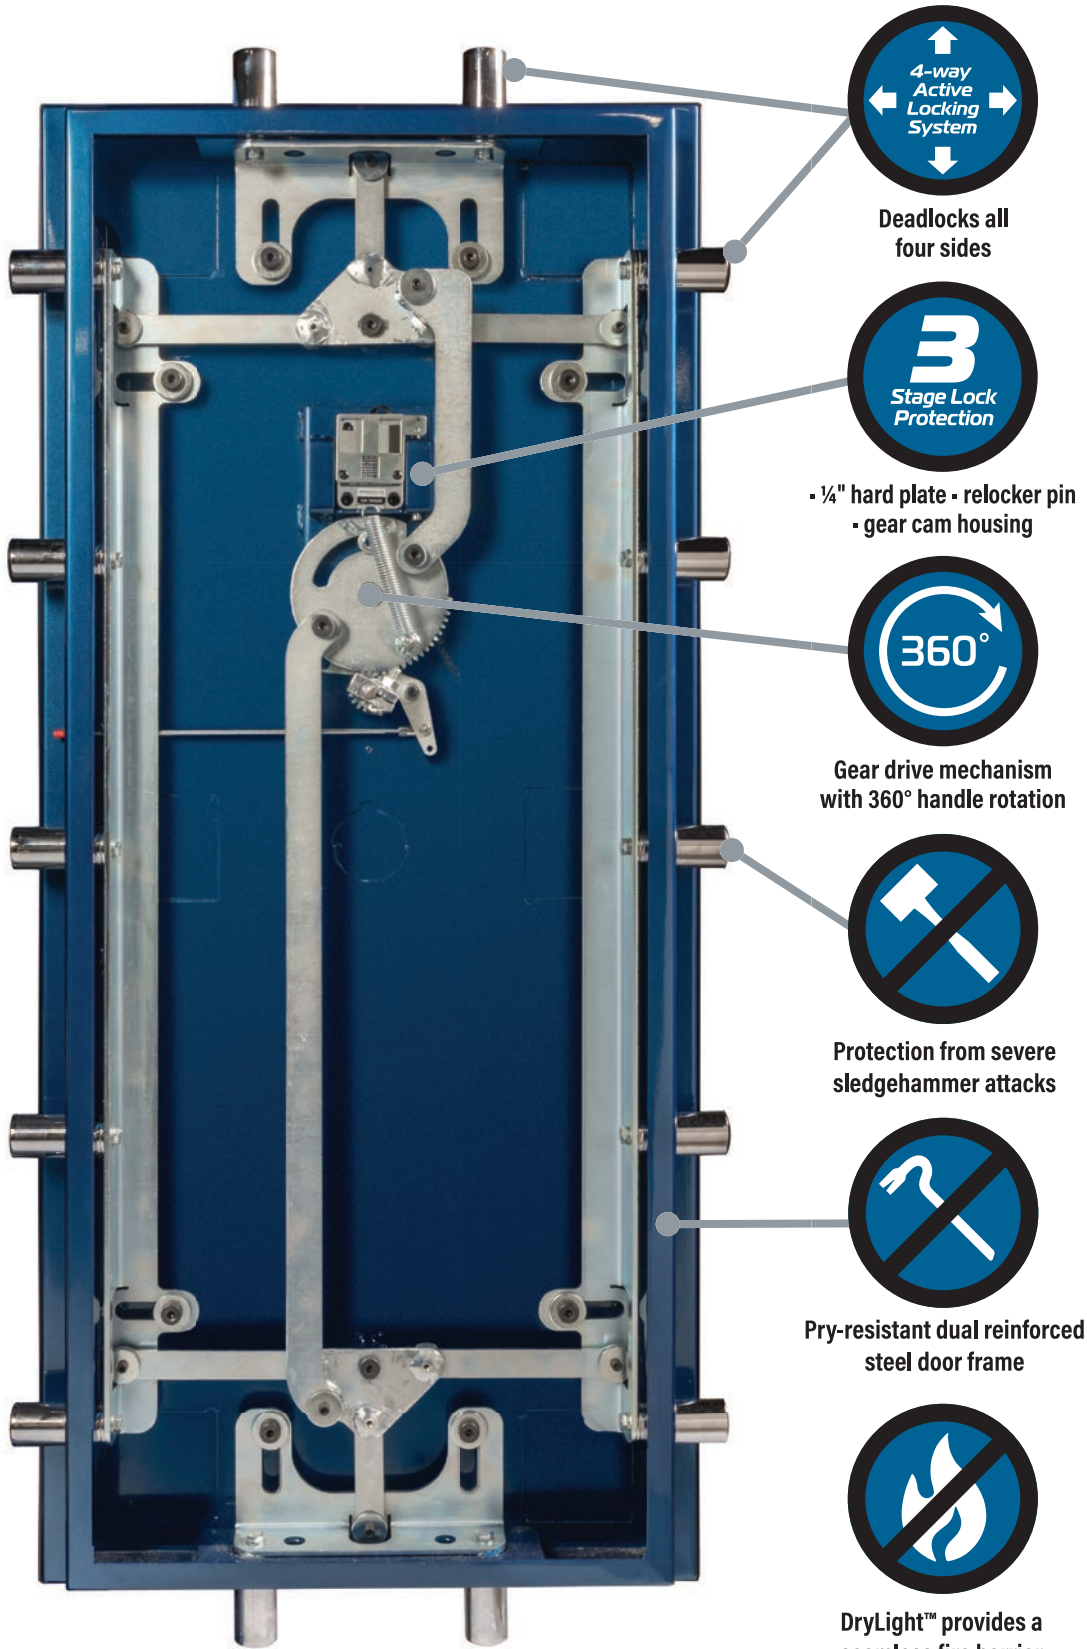

# BFX SERIES **ACTIVE 4X**

LOCKING SYSTEM

Deadlocks all four sides

• ¼" hard plate - relocker pin  
• gear cam housing

Gear drive mechanism with 360° handle rotation

Protection from severe sledgehammer attacks

Pry-resistant dual reinforced steel door frame

DryLight™ provides a seamless fire barrier

## DRILL ATTACK PROTECTION

- 1/4" hardplate and a top-rated hardened disc defeats lock attack's
- Spring loaded relock mechanism
- Gear cam housing with precision engineered lock bolt protection

## GEAR-DRIVEN BOLTWORK WITH 360° HANDLE ROTATION

Drives the industry's longest solid steel locking bolts deep into the body of the safe protecting the safe against severe pry attacks.