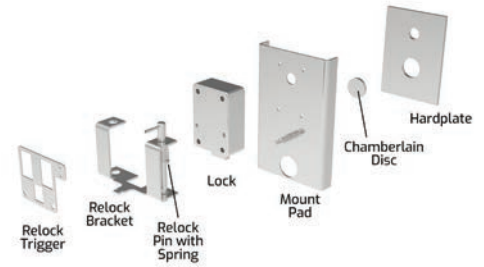

# BFX SERIES **ACTIVE 4X**

LOCKING SYSTEM

Deadlocks all four sides

• ¼" hard plate - relocker pin  
• gear cam housing

Gear drive mechanism with 360° handle rotation

Protection from severe sledgehammer attacks

Pry-resistant dual reinforced steel door frame

DryLight™ provides a seamless fire barrier

## DRILL ATTACK PROTECTION

- 1/4" hardplate and a top-rated hardened disc defeats lock attack's
- Spring loaded relock mechanism
- Gear cam housing with precision engineered lock bolt protection

## GEAR-DRIVEN BOLTWORK WITH 360° HANDLE ROTATION

Drives the industry's longest solid steel locking bolts deep into the body of the safe protecting the safe against severe pry attacks.